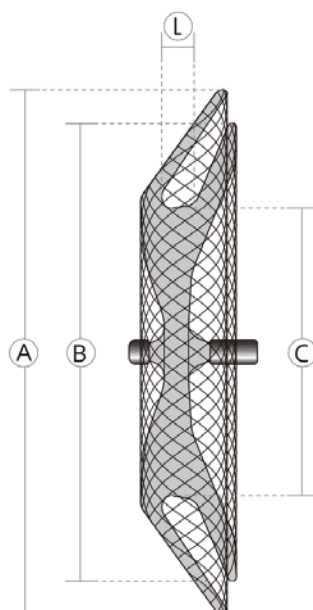

Hyperion™

ASDO

with Hub

Product Information

Features

- 72 pre-oxidised Nitinol wires
- Oxidised short stainless steel hub
- In-disc and in-waist PET patch
- With hub design
- Asymmetrical occluder discs
- Screw connection

Sizing

- 26 sizes
- Even sizes:
  Ø 6 to 42 mm / small disc size
- Uneven sizes:
  Ø 7 to 19 mm / large disc size

Benefits

- Functional elasticity
- Enhanced shape memory
- Easy positioning
- Anatomical deployment
- Safe attachment/detachment

- High bio-compatibility
- Fast endothelialisation
- Minimised nickel release

Delivery

The Hyperion™ ASD Occluder is compatible with the Orbit-A Delivery System

- Ⓐ : Left Atrium (LA) disc Ø
- Ⓑ : Right Atrium (RA) disc Ø
- Ⓒ : Connecting Waist Ø
- Ⓓ : Length of Connecting Waist